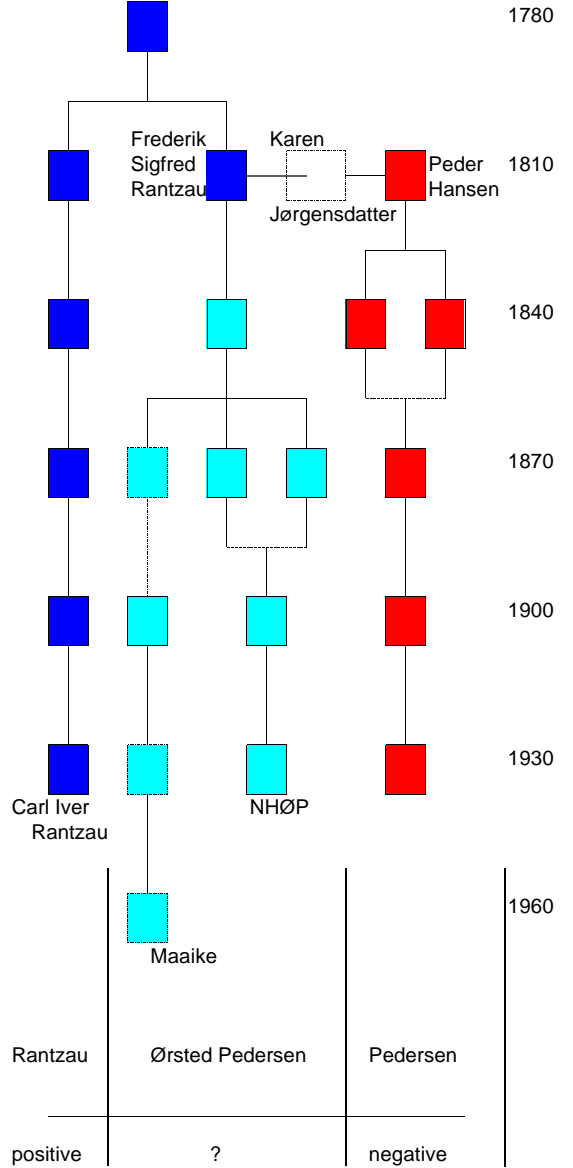

DNA - TEST

Male
 Female
 — Married
 — Relation ?

Nature: November 5th, 1998