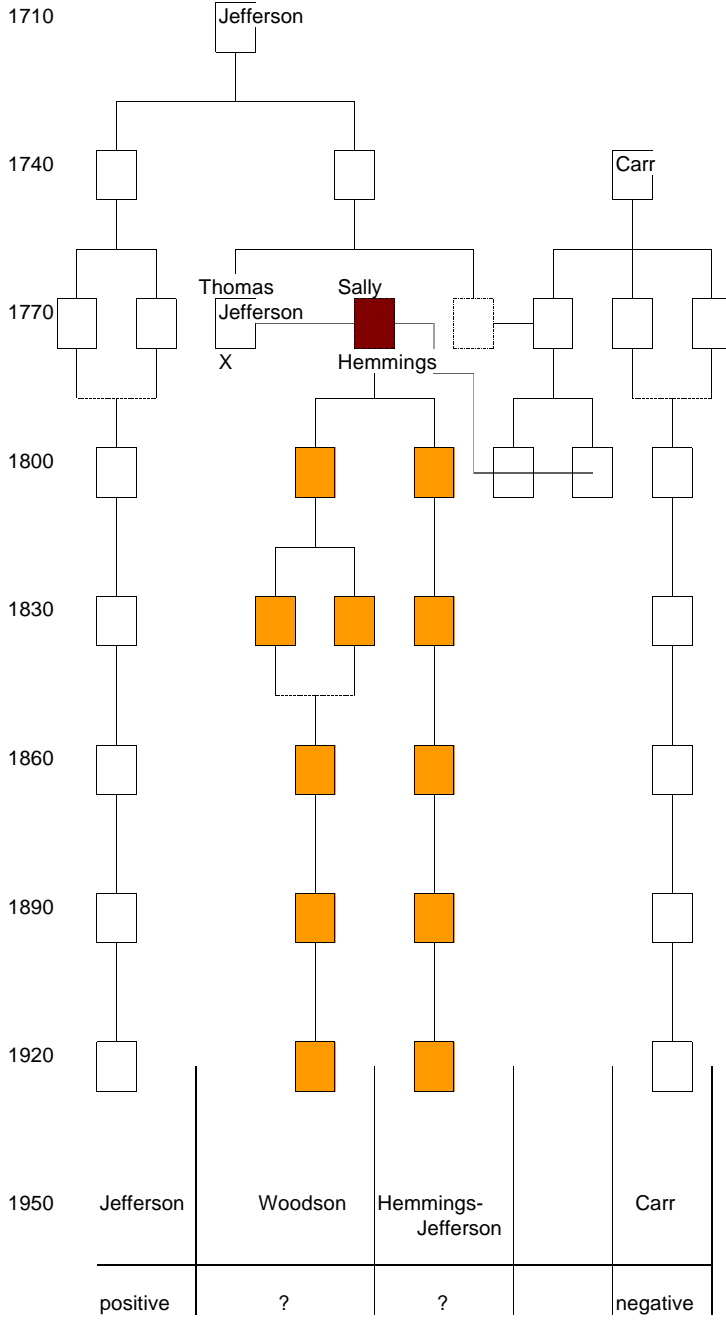

DNA - TEST

Male
 Female
 — Married
 — Relation ?

Nature: November 5th, 1998